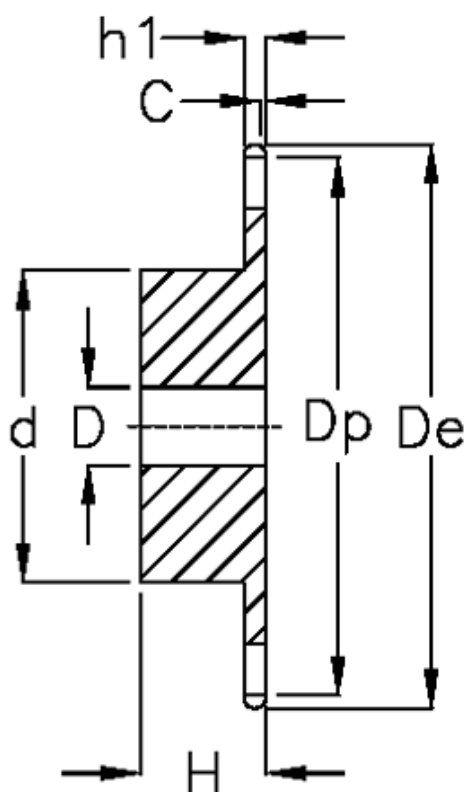

Article number: 616011011023

Description: Sprocket 28 B-1 Z=23 simplex
predrilled

Measures

C = 5
d = *170
D = 30±0,5
De = 345
Dp = 326.44

For chain size = 1 3/4" x 1 1/4"

For chain type = 28 B-1

H = 75

h1 = 29.4

Number of teeth = 23